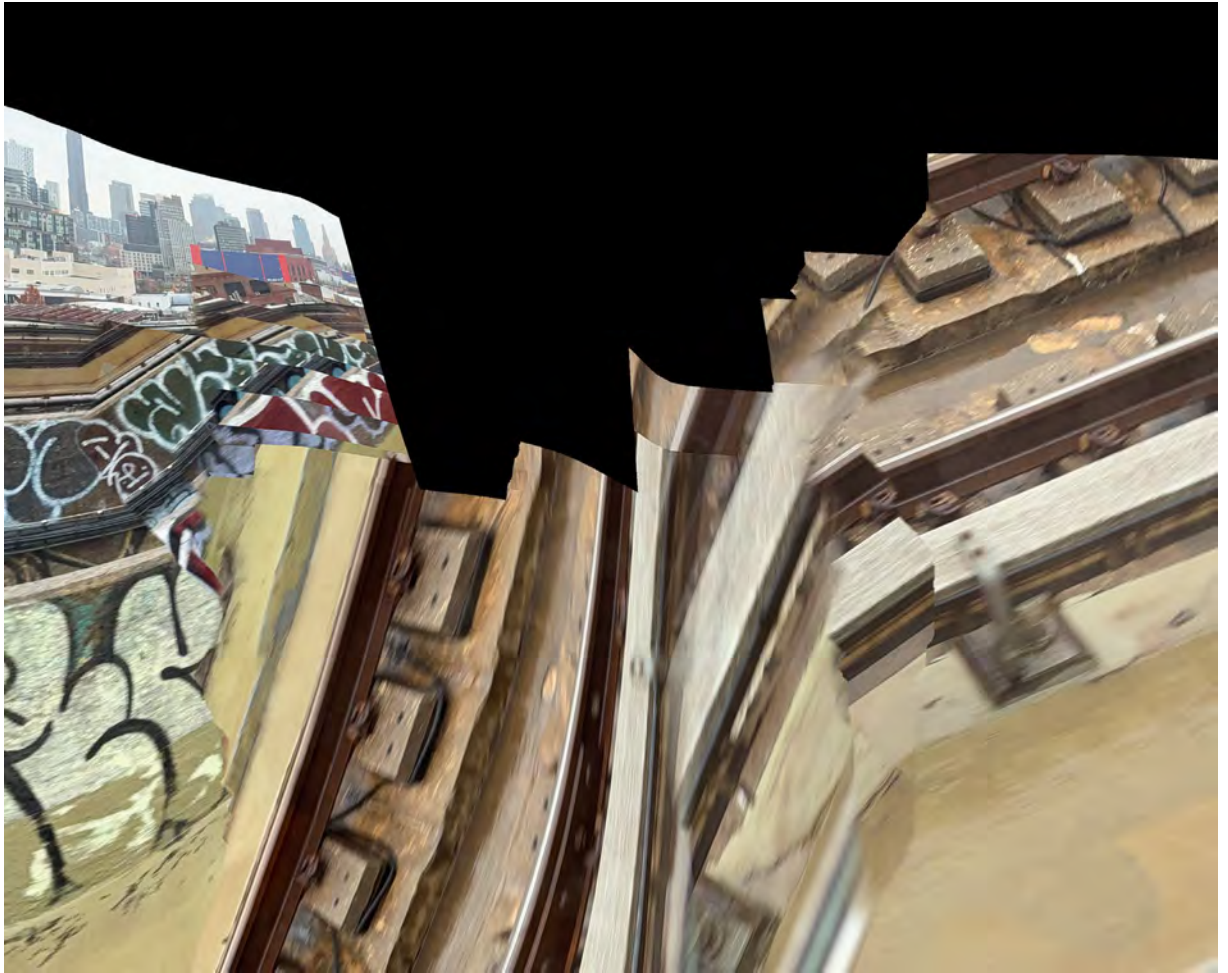

Toward a Theory of Voids – Brooklyn | 2026 | Archival pigment print

14" x 11" | Edition of 12/12 | $725.00	48" x 38" | Edition of 5/5 | $3900.00
22" x 17.5" | Edition of 12/12 | $1100.00	60" x 48" | Edition of 5/5 | $4700.00
34" x 27" | Edition of 12/12 | $2200.00	72" x 57.5" | Edition of 5/5 | $6300.00
38" x 30" | Edition of 5/5 | $2800.00	80" x 64" | Edition of 5/5 | $7800.00

[See Editioning Notes | pg. 2](#)

To place an order, email: info@ericlaverty.com or call: (917) 755-0653

All images and text copyright © 2026 Eric P. Laverty. All Rights Reserved.